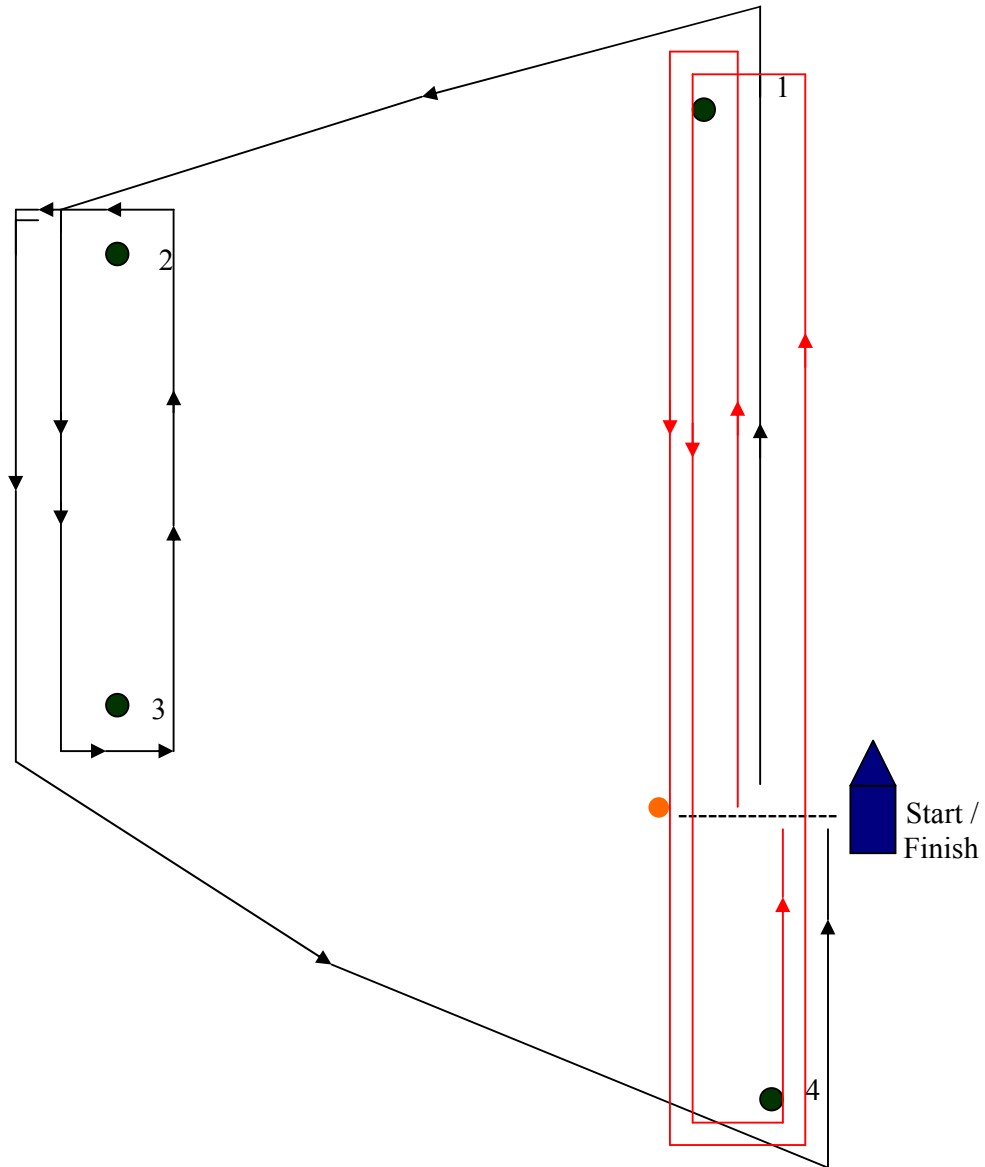

RS 200 / 400 NORTHERN IRELAND CHAMPIONSHIPS  
ROYAL NORTH OF IRELAND YACHT CLUB

ADDENDUM 'A' - COURSE DIAGRAM

RS 400 Start – 1-2-3-2-3-2-3-4-Finish

RS 200 Start – 1- 4 -1 - 4 -Finish

All marks to be left to port.